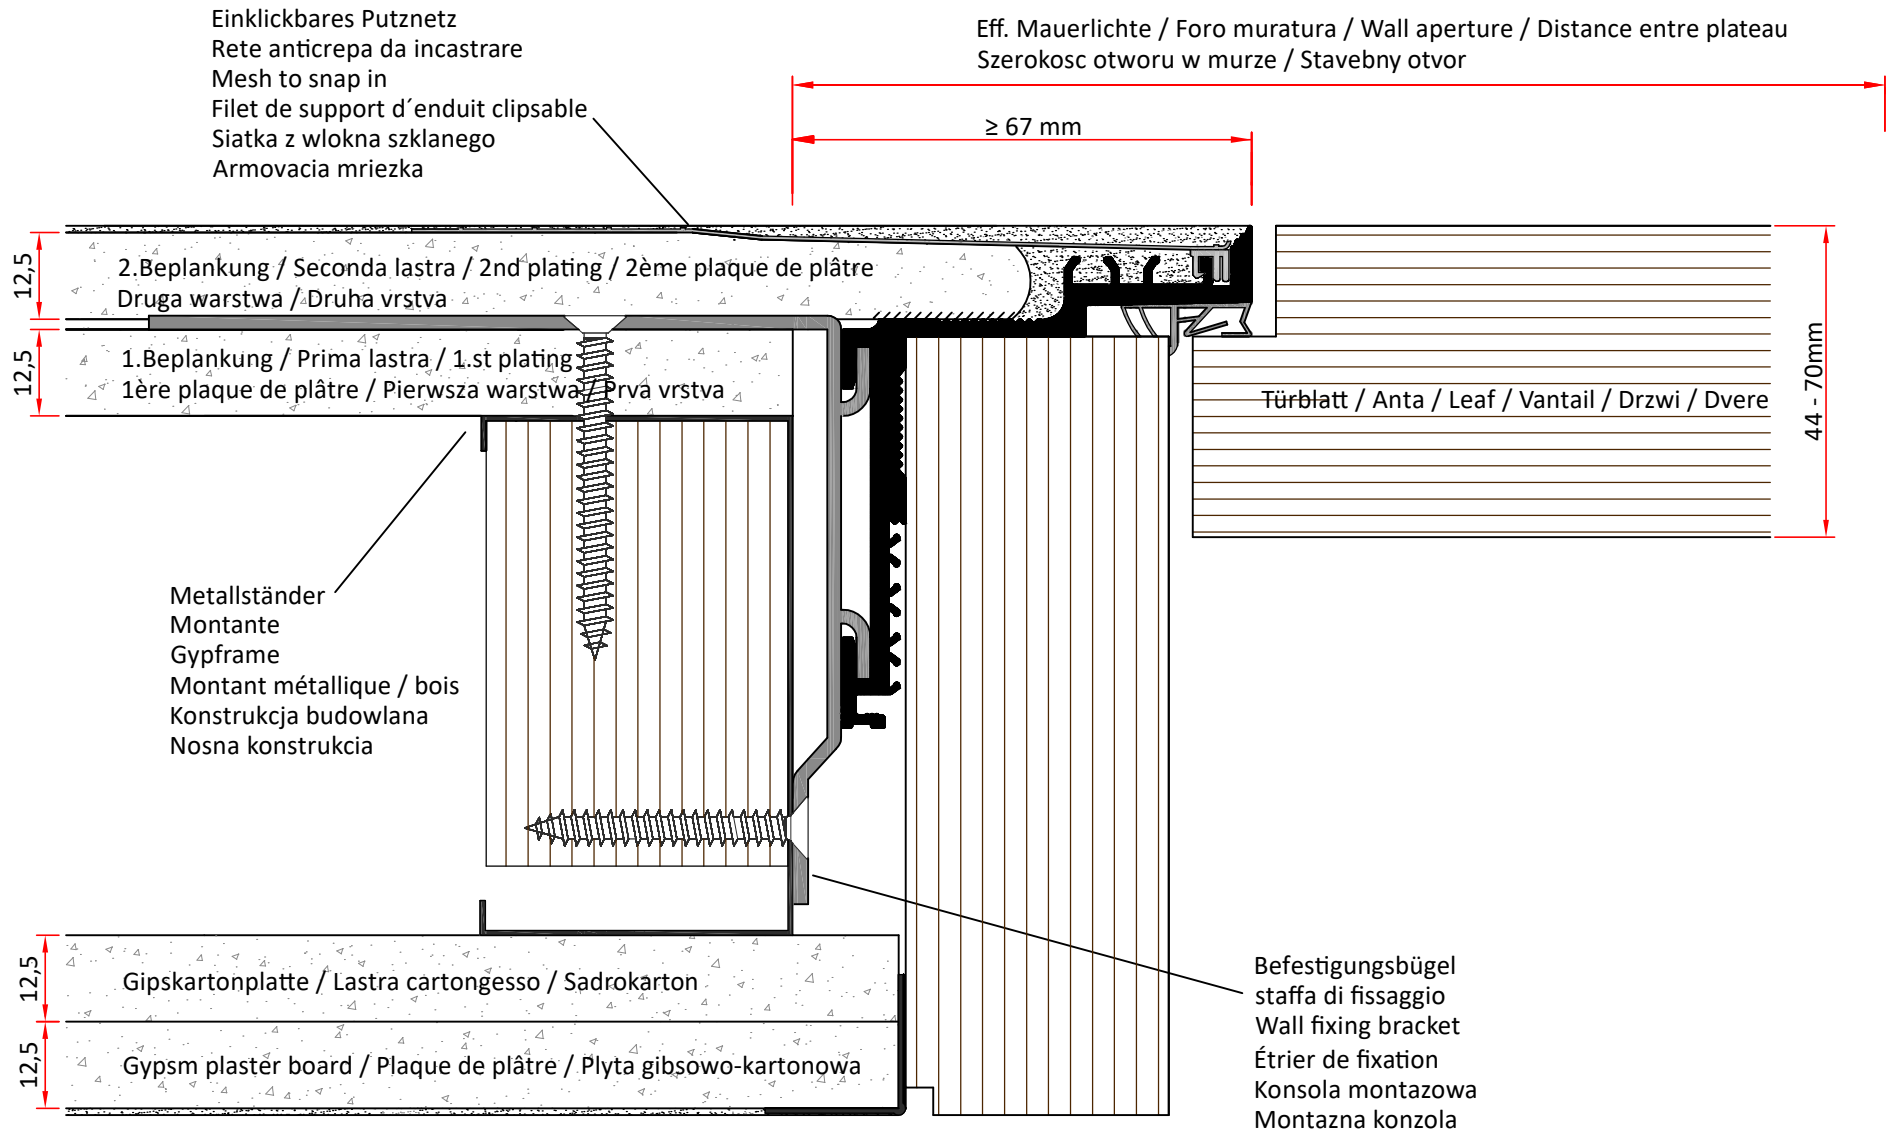

AGS-Systems - METAMOD,s.r.o.		
Drawing	TPS	
Scala 1:1	Date	16 10 2016
	Modified	
This drawing is copyright by AGS-systems and exclusive, protected by law and cannot reproduced without written affirmation		METAMOD,s.r.o. - 08501 Bardejov - Kpt. Nálepku 64 tel. +421 948 182 171 - info@metamod.sk