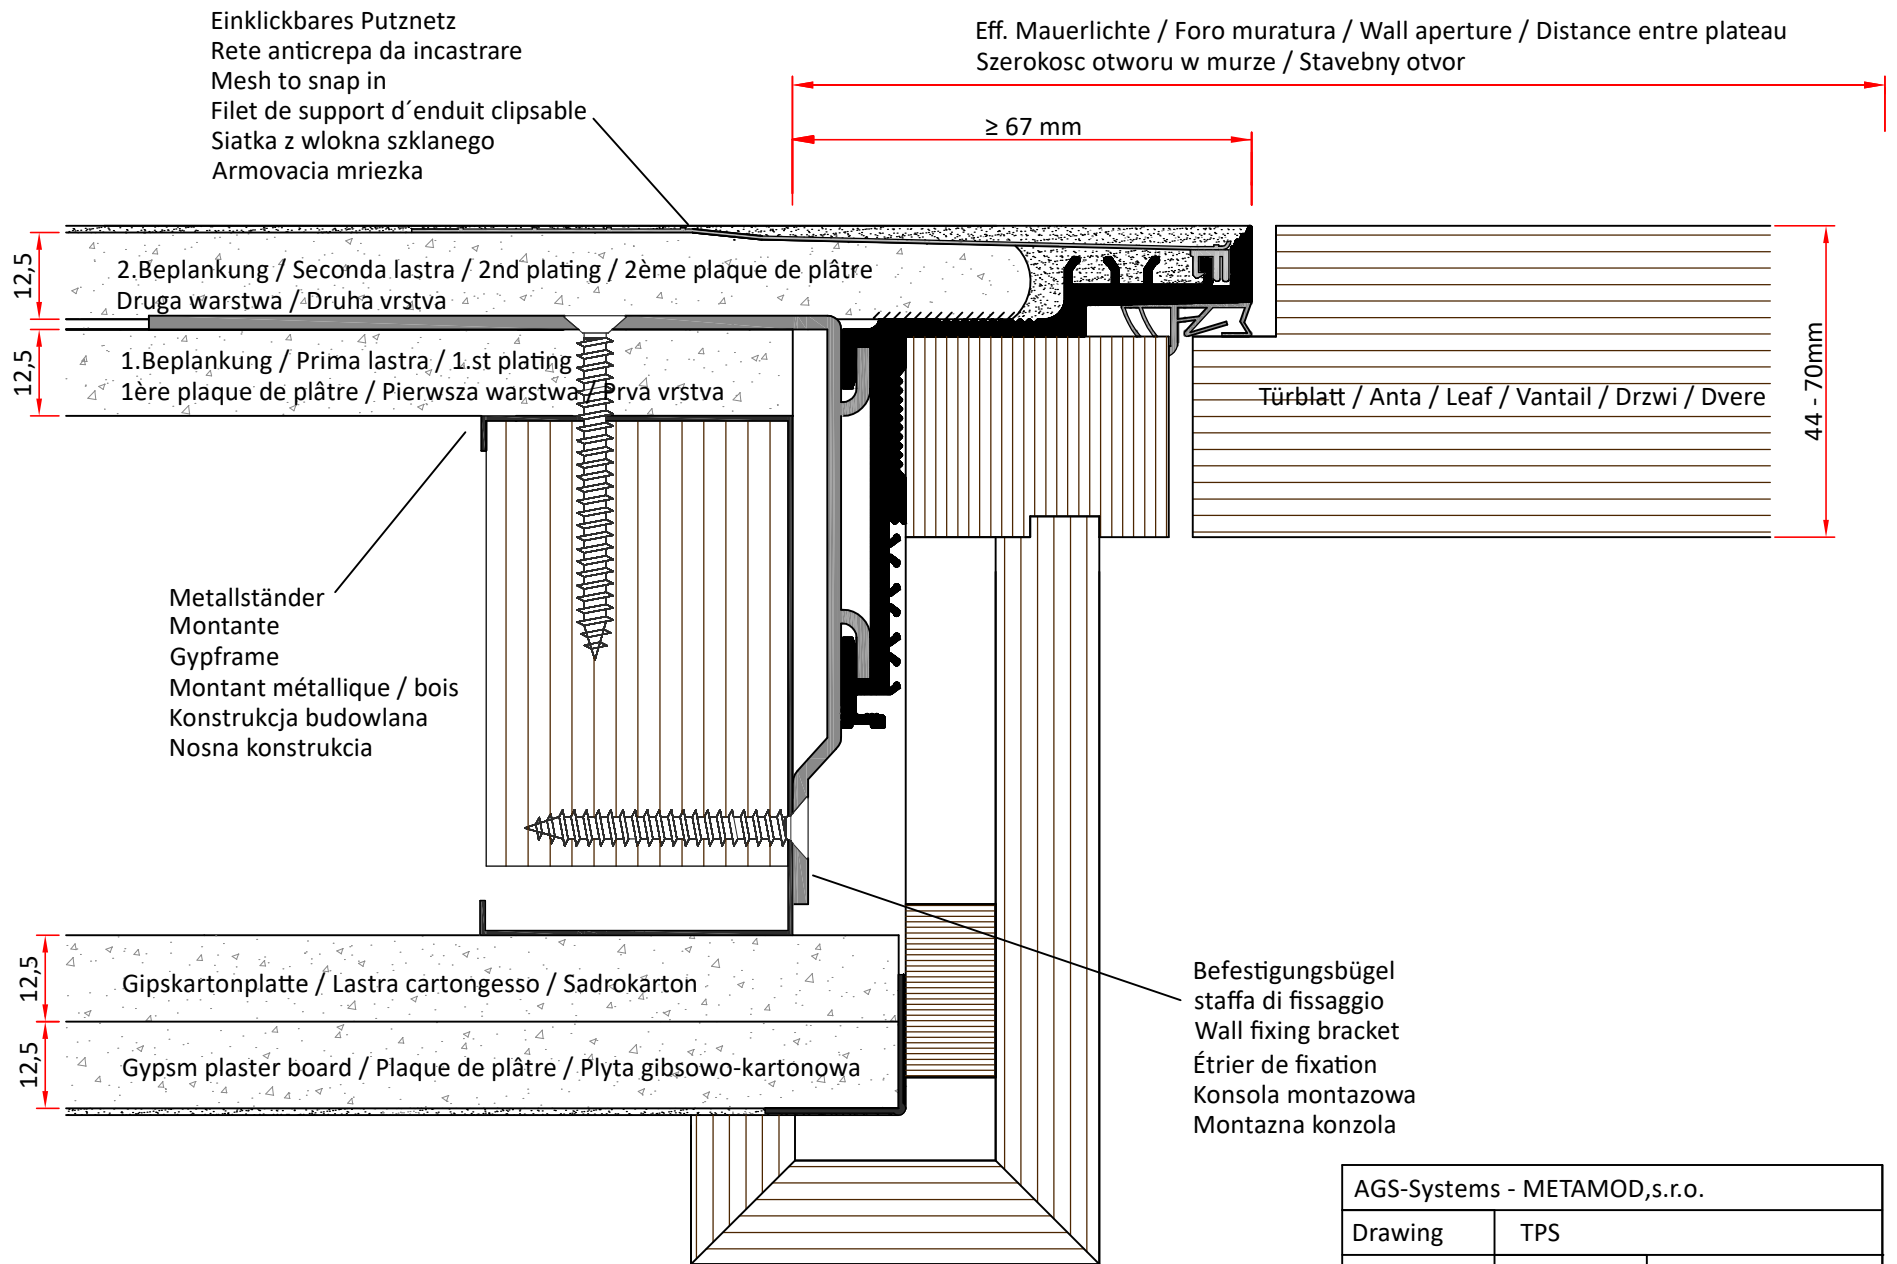

AGS-Systems - METAMOD,s.r.o.		
Drawing	TPS	
Scala 1:1	Date	16 10 2016
	Modified