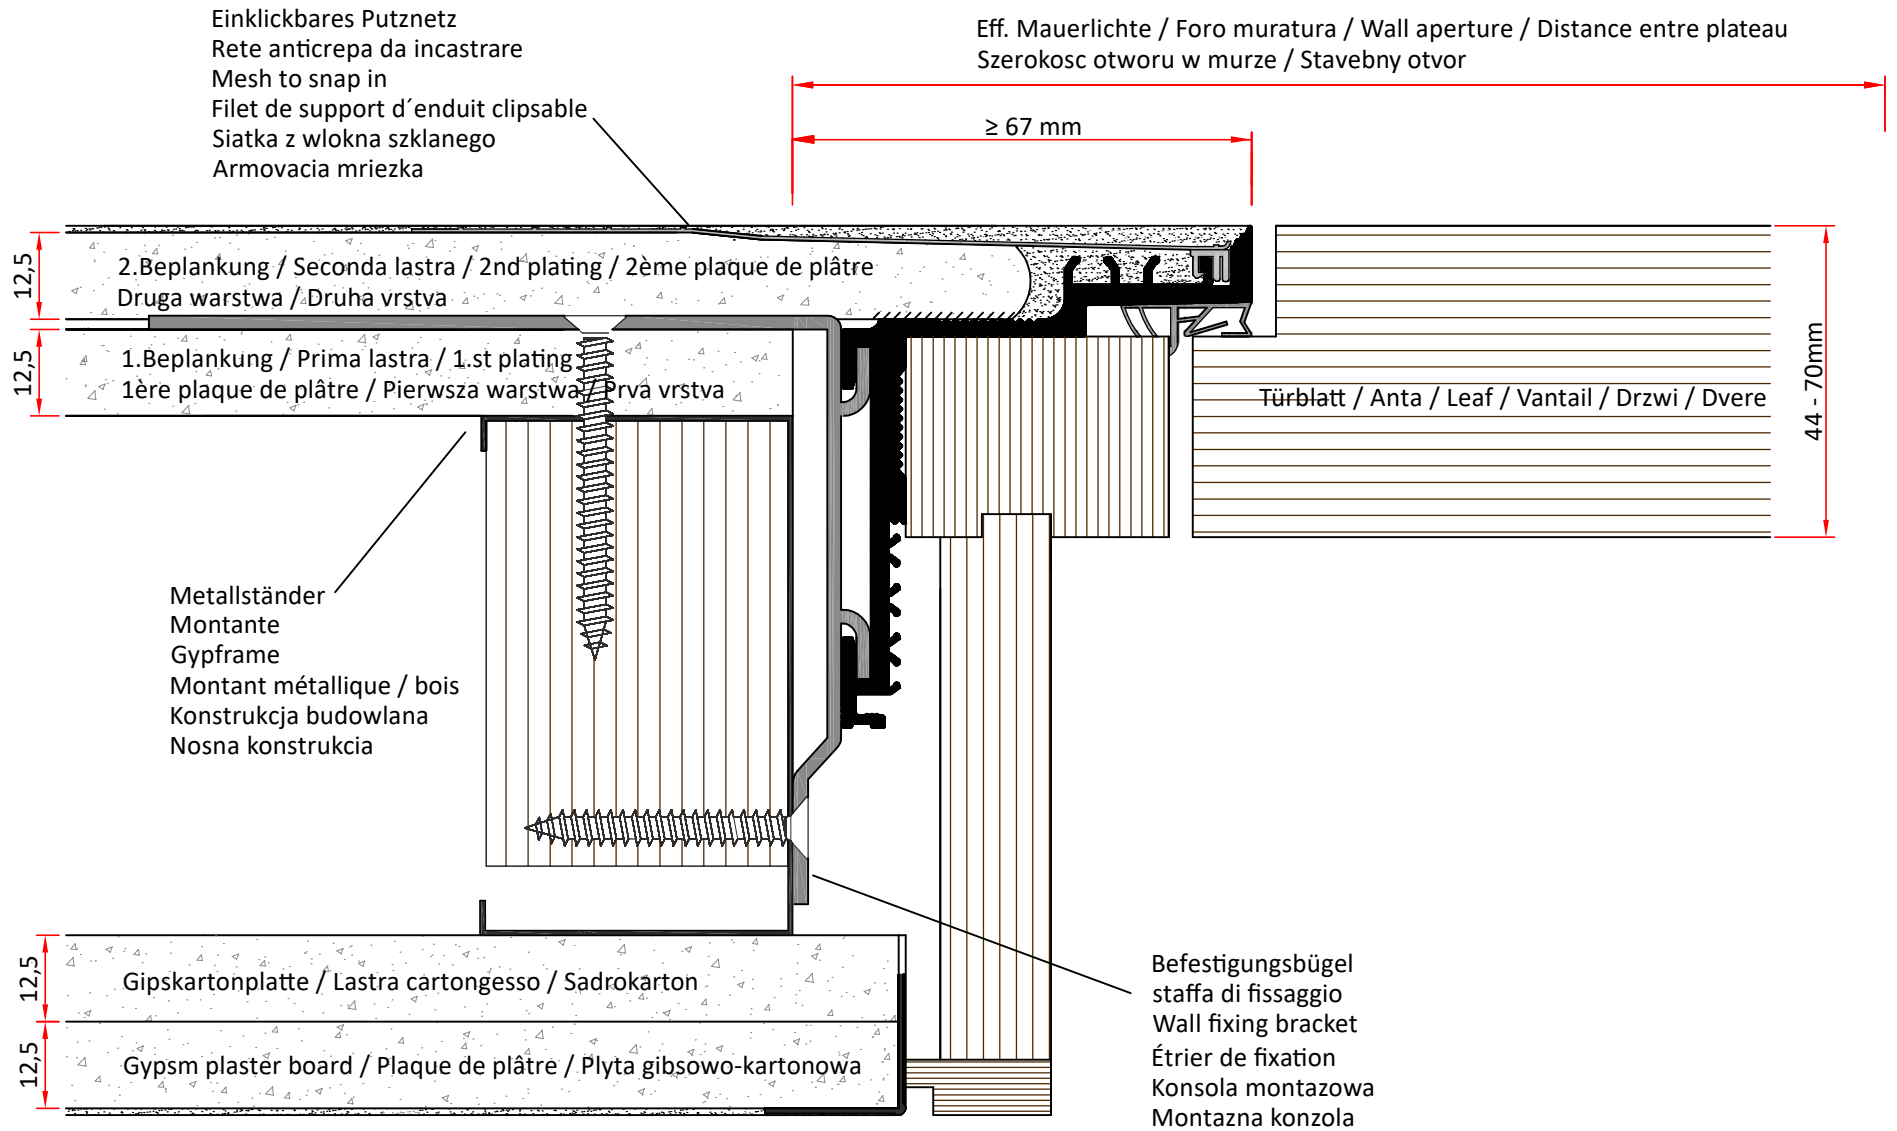

AGS-Systems - METAMOD,s.r.o.		
Drawing	TPS	
Scala 1:1	Date	16 10 2016
	Modified	

This drawing is copyright by AGS-systems and exclusive, protected by law and cannot reproduced without written affirmation

METAMOD,s.r.o. - 08501 Bardejov - Kpt. Nálepku 64
tel. +421 948 182 171 - info@metamod.sk