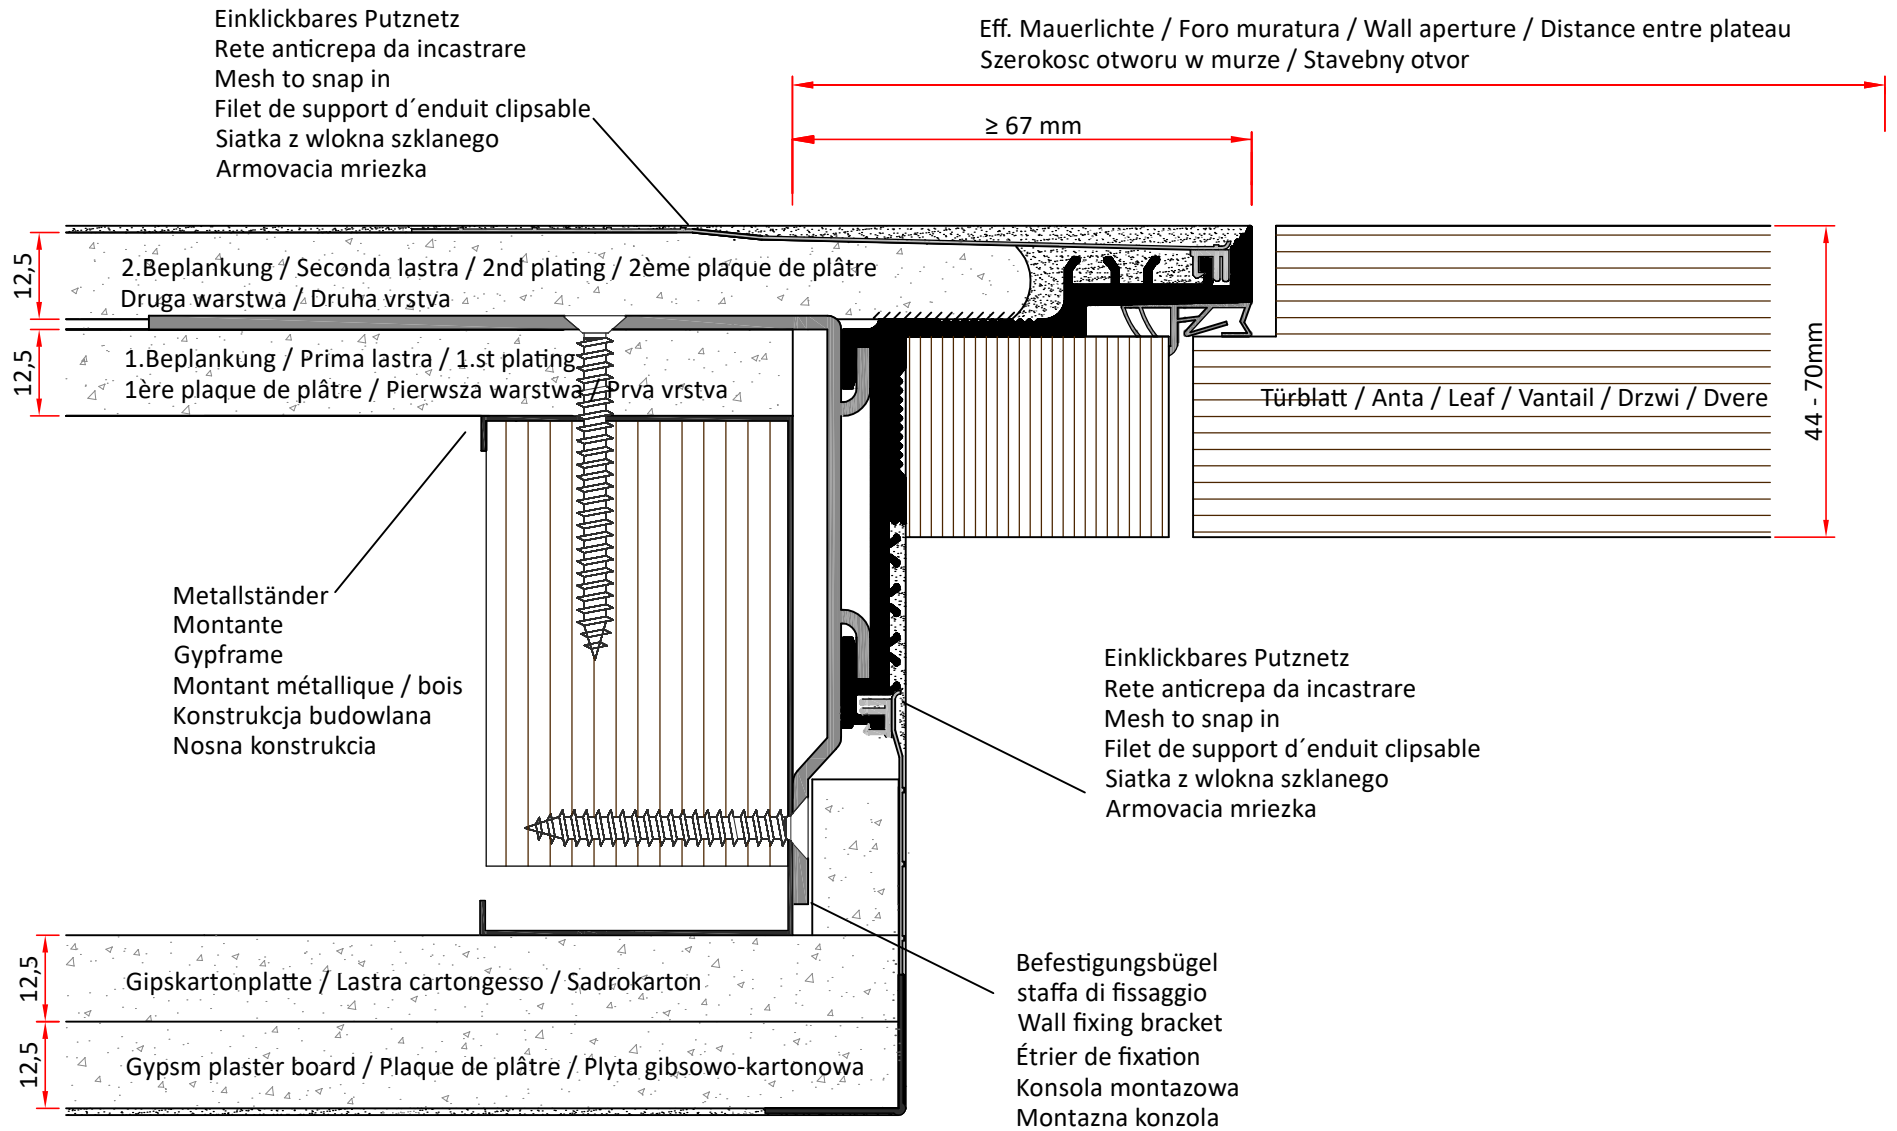

AGS-Systems - METAMOD,s.r.o.		
Drawing	TPS	
Scala 1:1	Date	16 10 2016
	Modified	

This drawing is copyright by AGS-systems and exclusive, protected by law and cannot reproduced without written affirmation

METAMOD,s.r.o. - 08501 Bardejov - Kpt. Nálepku 64
tel. +421 948 182 171 - info@metamod.sk