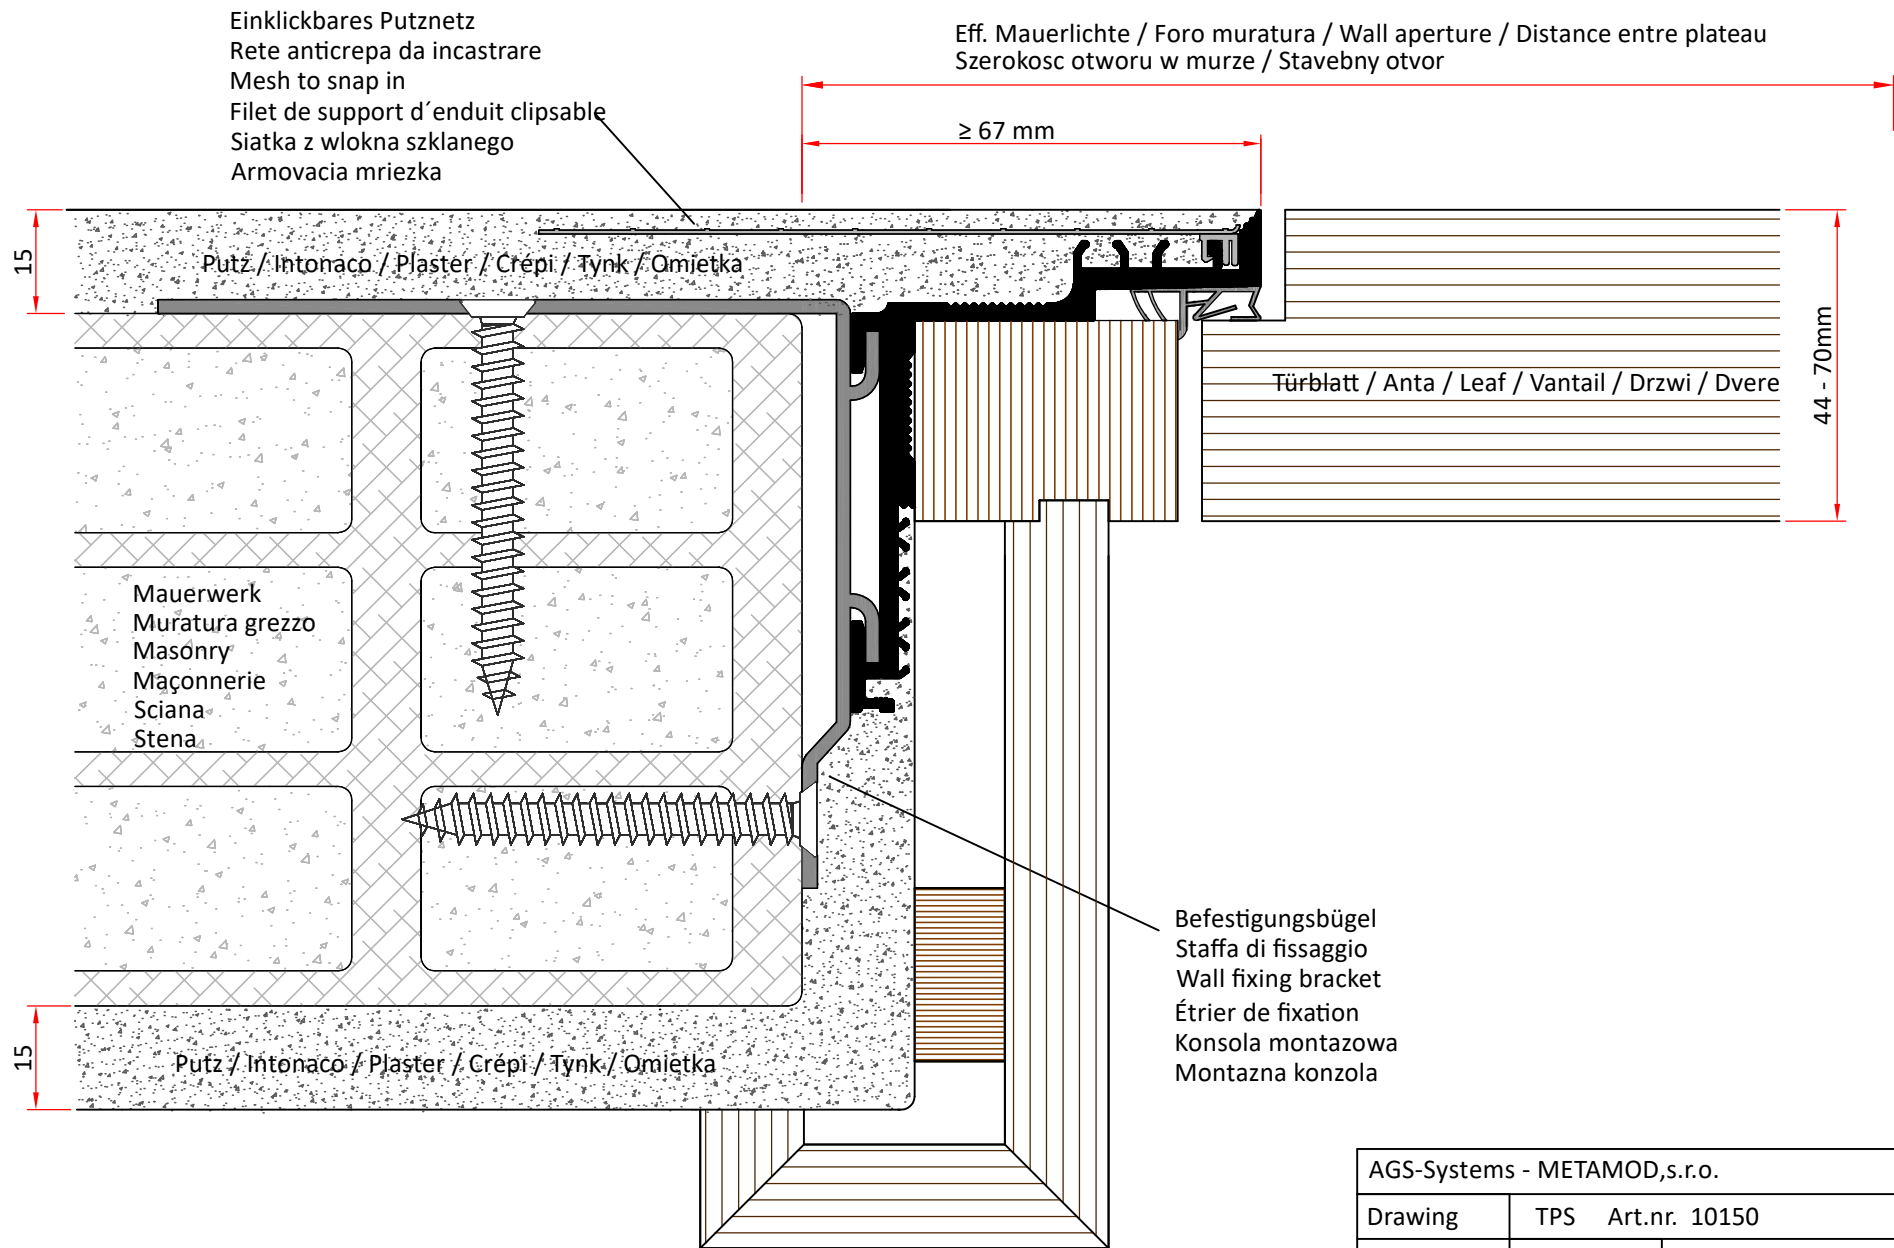

AGS-Systems - METAMOD,s.r.o.		
Drawing	TPS	
Scala 1:1	Date	24 08 2017
	Modified	

This drawing is copyright by AGS-systems and exclusive, protected by law and cannot reproduced without written affirmation

METAMOD,s.r.o. - 08501 Bardejov - Kpt. Nálepku 64
tel. +421 948 182 171 - info@metamod.sk

AGS-Systems - METAMOD,s.r.o.		
Drawing	TPS	Art.nr. 10150
Scala 1:1	Date	24 08 2017
	Modified	
This drawing is copyright by AGS-systems and exclusive, protected by law and cannot reproduced without written affirmation		METAMOD,s.r.o. - 08501 Bardejov - Kpt. Nálepku 64 tel. +421 948 182 171 - info@metamod.sk