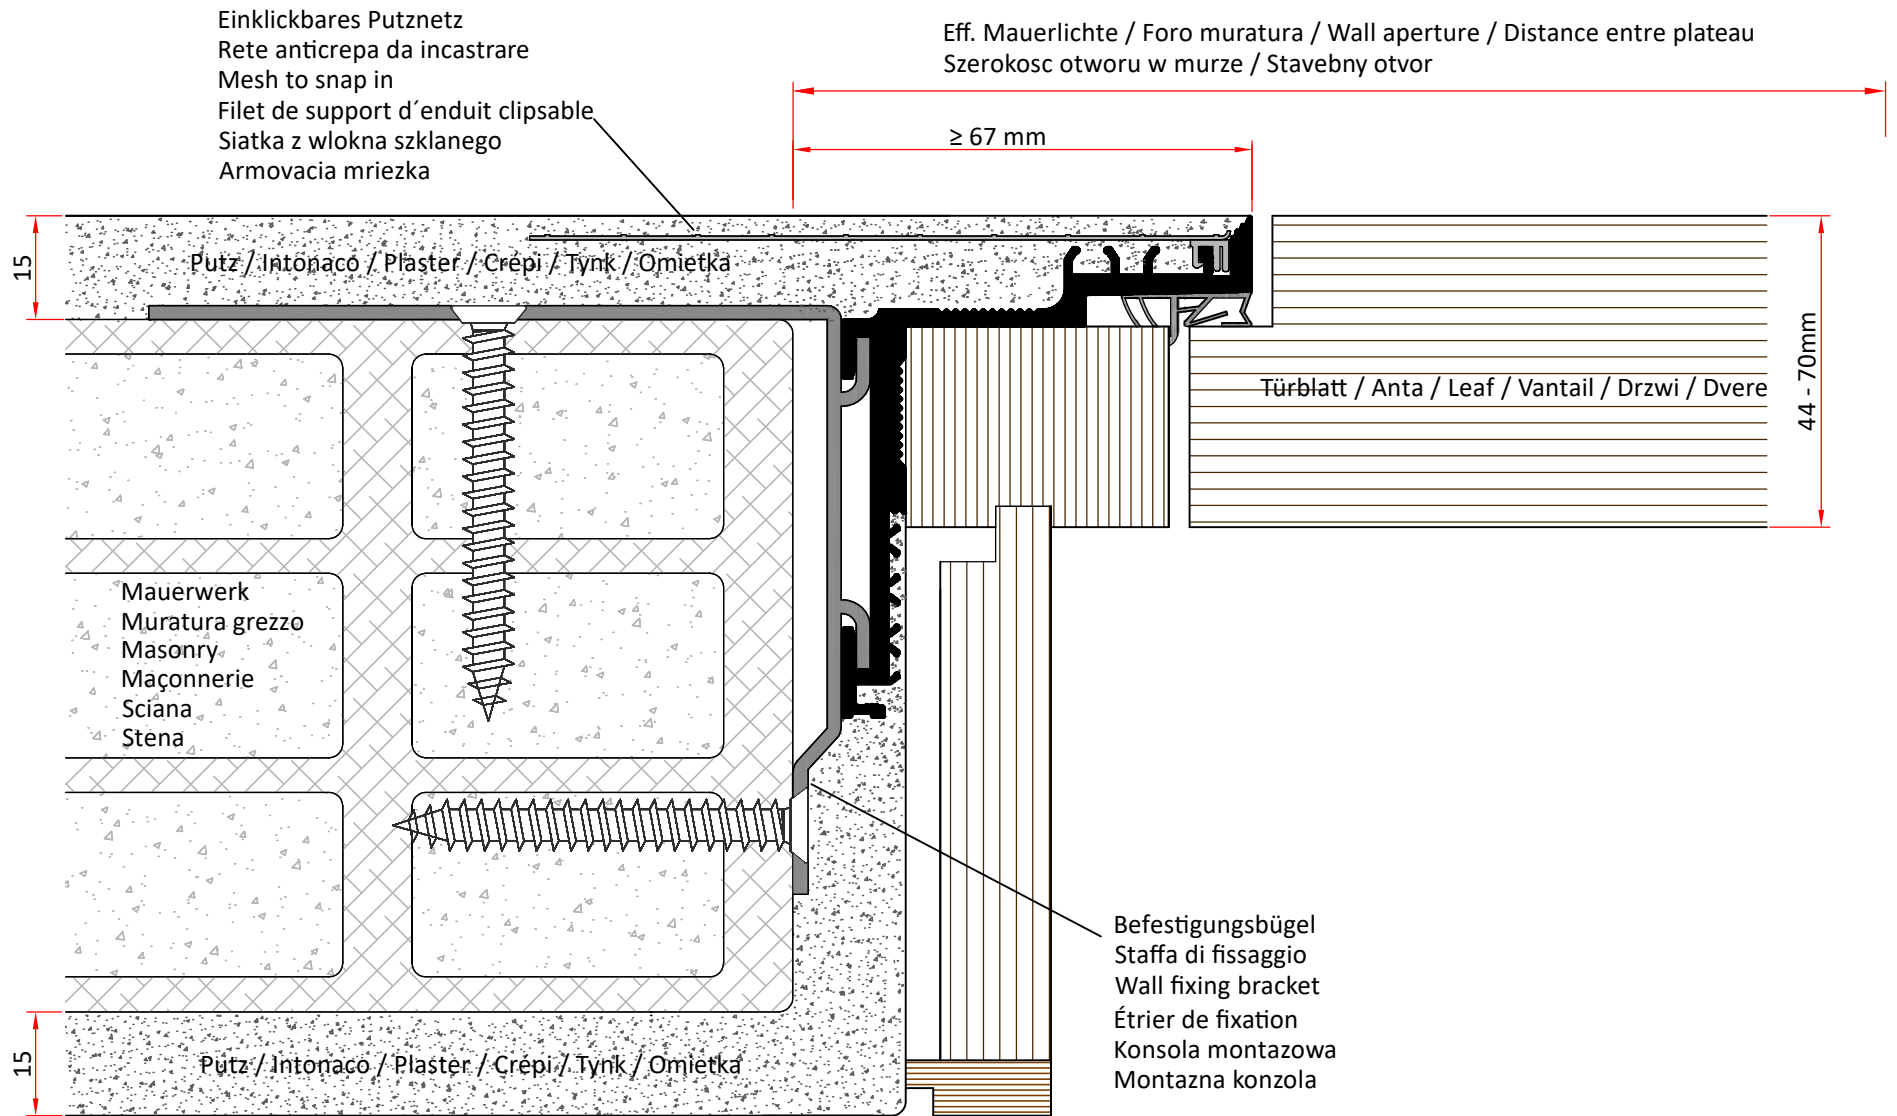

AGS-Systems - METAMOD,s.r.o.		
Drawing	TPS	Art.nr. 10150
Scala 1:1	Date	24 08 2017
	Modified	

This drawing is copyright by AGS-systems and exclusive, protected by law and cannot reproduced without written affirmation

METAMOD,s.r.o. - 08501 Bardejov - Kpt. Nálepku 64
tel. +421 948 182 171 - info@metamod.sk