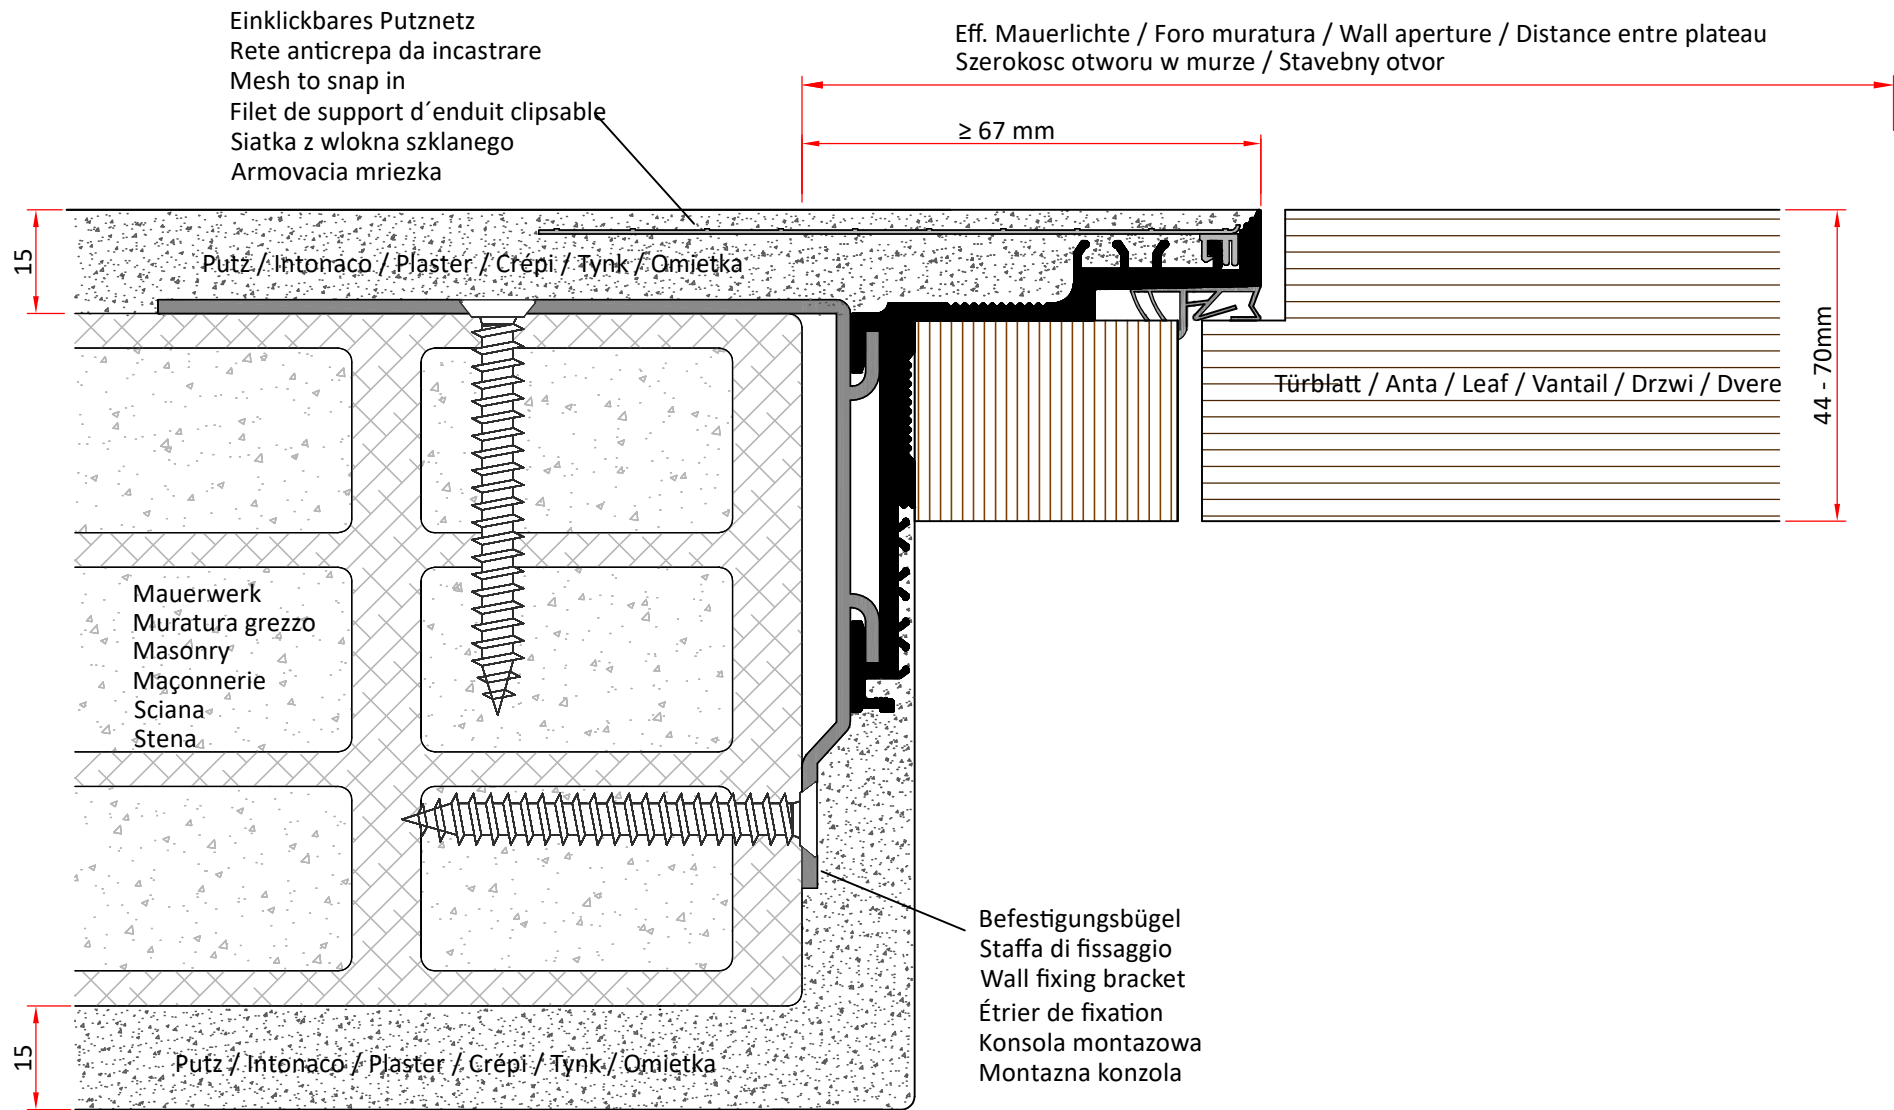

AGS-Systems - METAMOD,s.r.o.		
Drawing	TPS	
Scala 1:1	Date	24 08 2017
	Modified	

This drawing is copyright by AGS-systems and exclusive, protected by law and cannot reproduced without written affirmation

METAMOD,s.r.o. - 08501 Bardejov - Kpt. Nálepku 64
tel. +421 948 182 171 - info@metamod.sk

AGS-Systems - METAMOD,s.r.o.		
Drawing	TPS	Art.nr. 10150
Scala 1:1	Date	24 08 2017
	Modified	
This drawing is copyright by AGS-systems and exclusive, protected by law and cannot reproduced without written affirmation		METAMOD,s.r.o. - 08501 Bardejov - Kpt. Nálepku 64 tel. +421 948 182 171 - info@metamod.sk