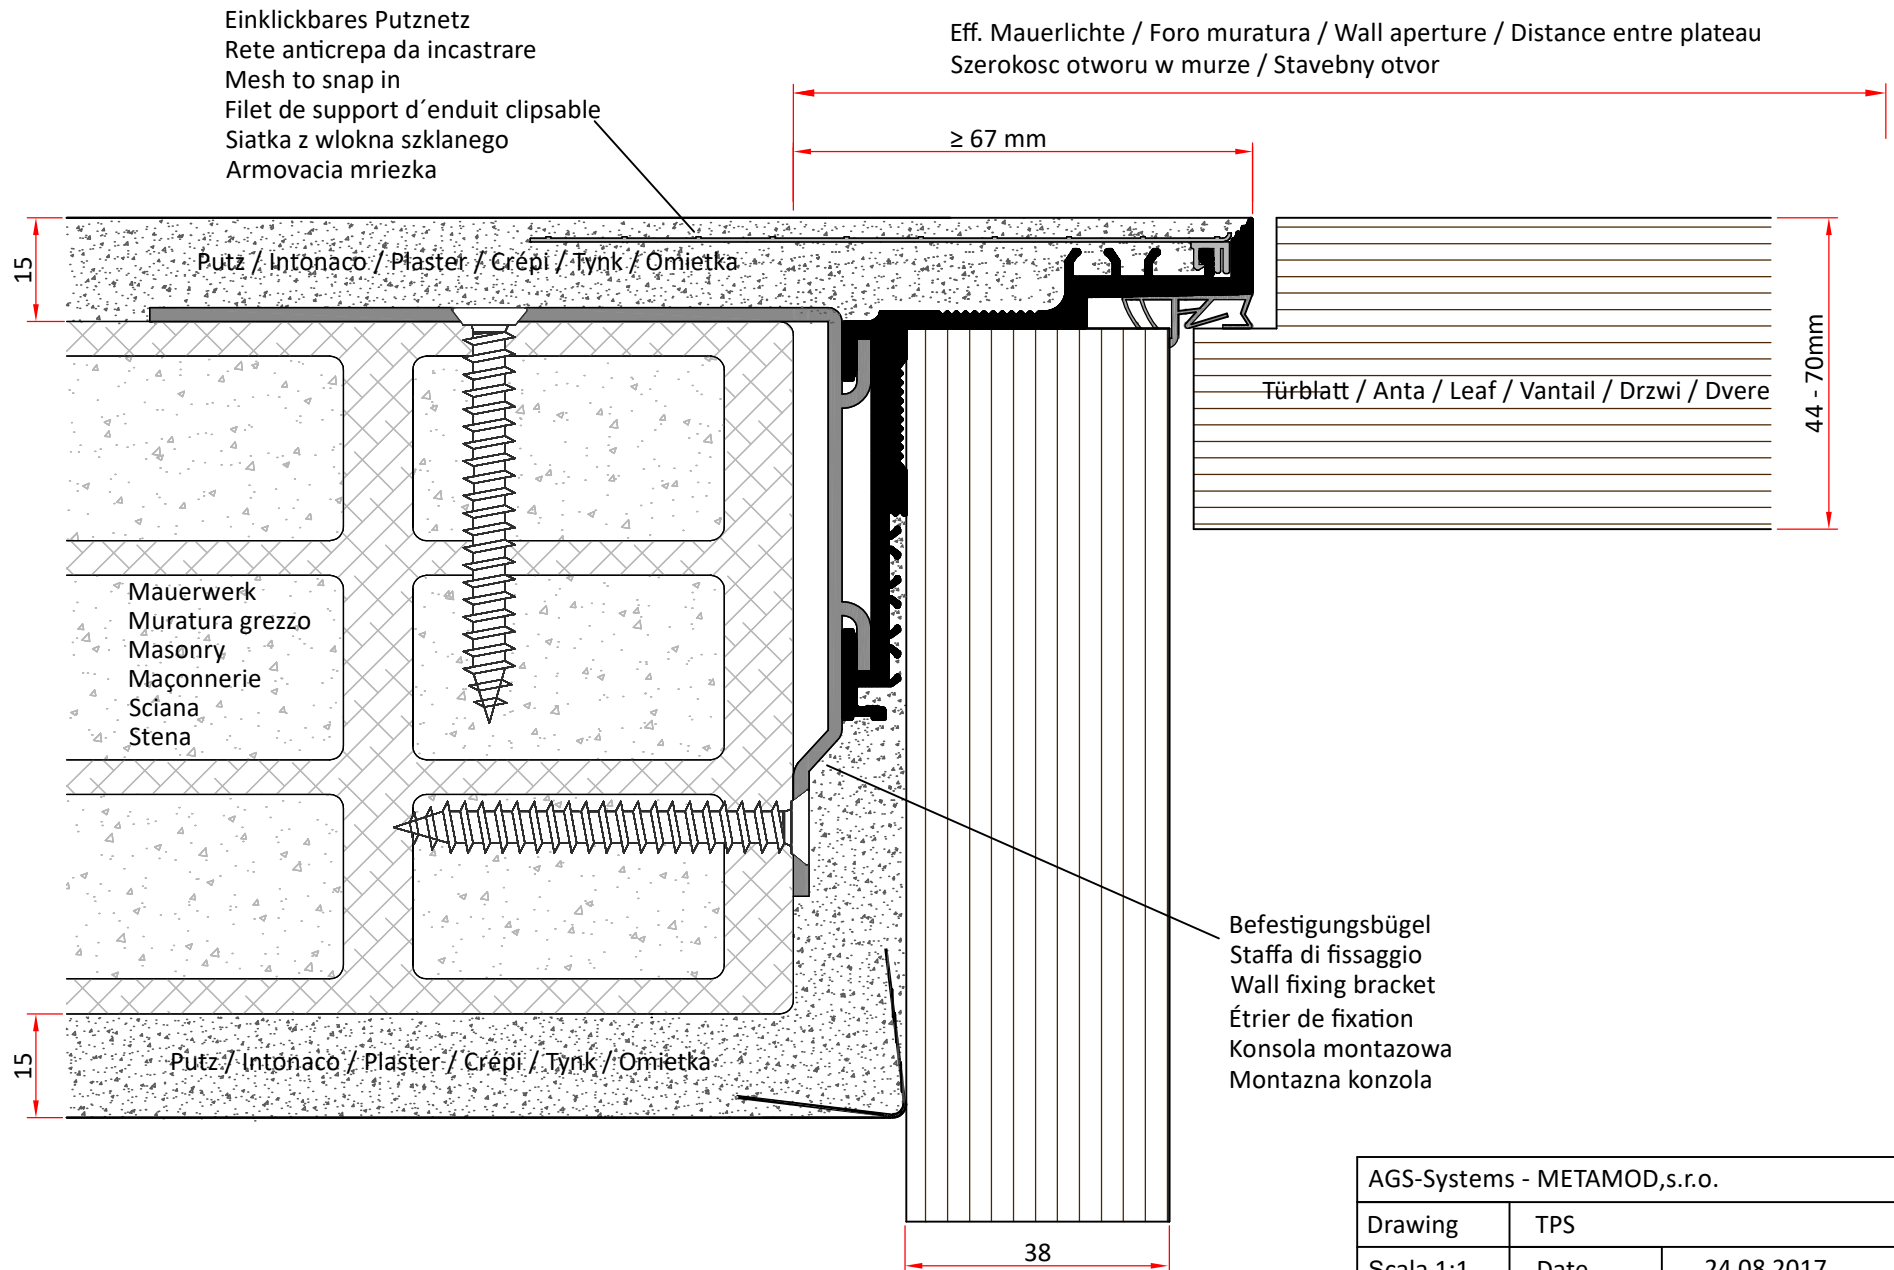

AGS-Systems - METAMOD,s.r.o.		
Drawing	TPS	
Scala 1:1	Date	24 08 2017
	Modified	

This drawing is copyright by AGS-systems and exclusive, protected by law and cannot reproduced without written affirmation

METAMOD,s.r.o. - 08501 Bardejov - Kpt. Nálepku 64
tel. +421 948 182 171 - info@metamod.sk