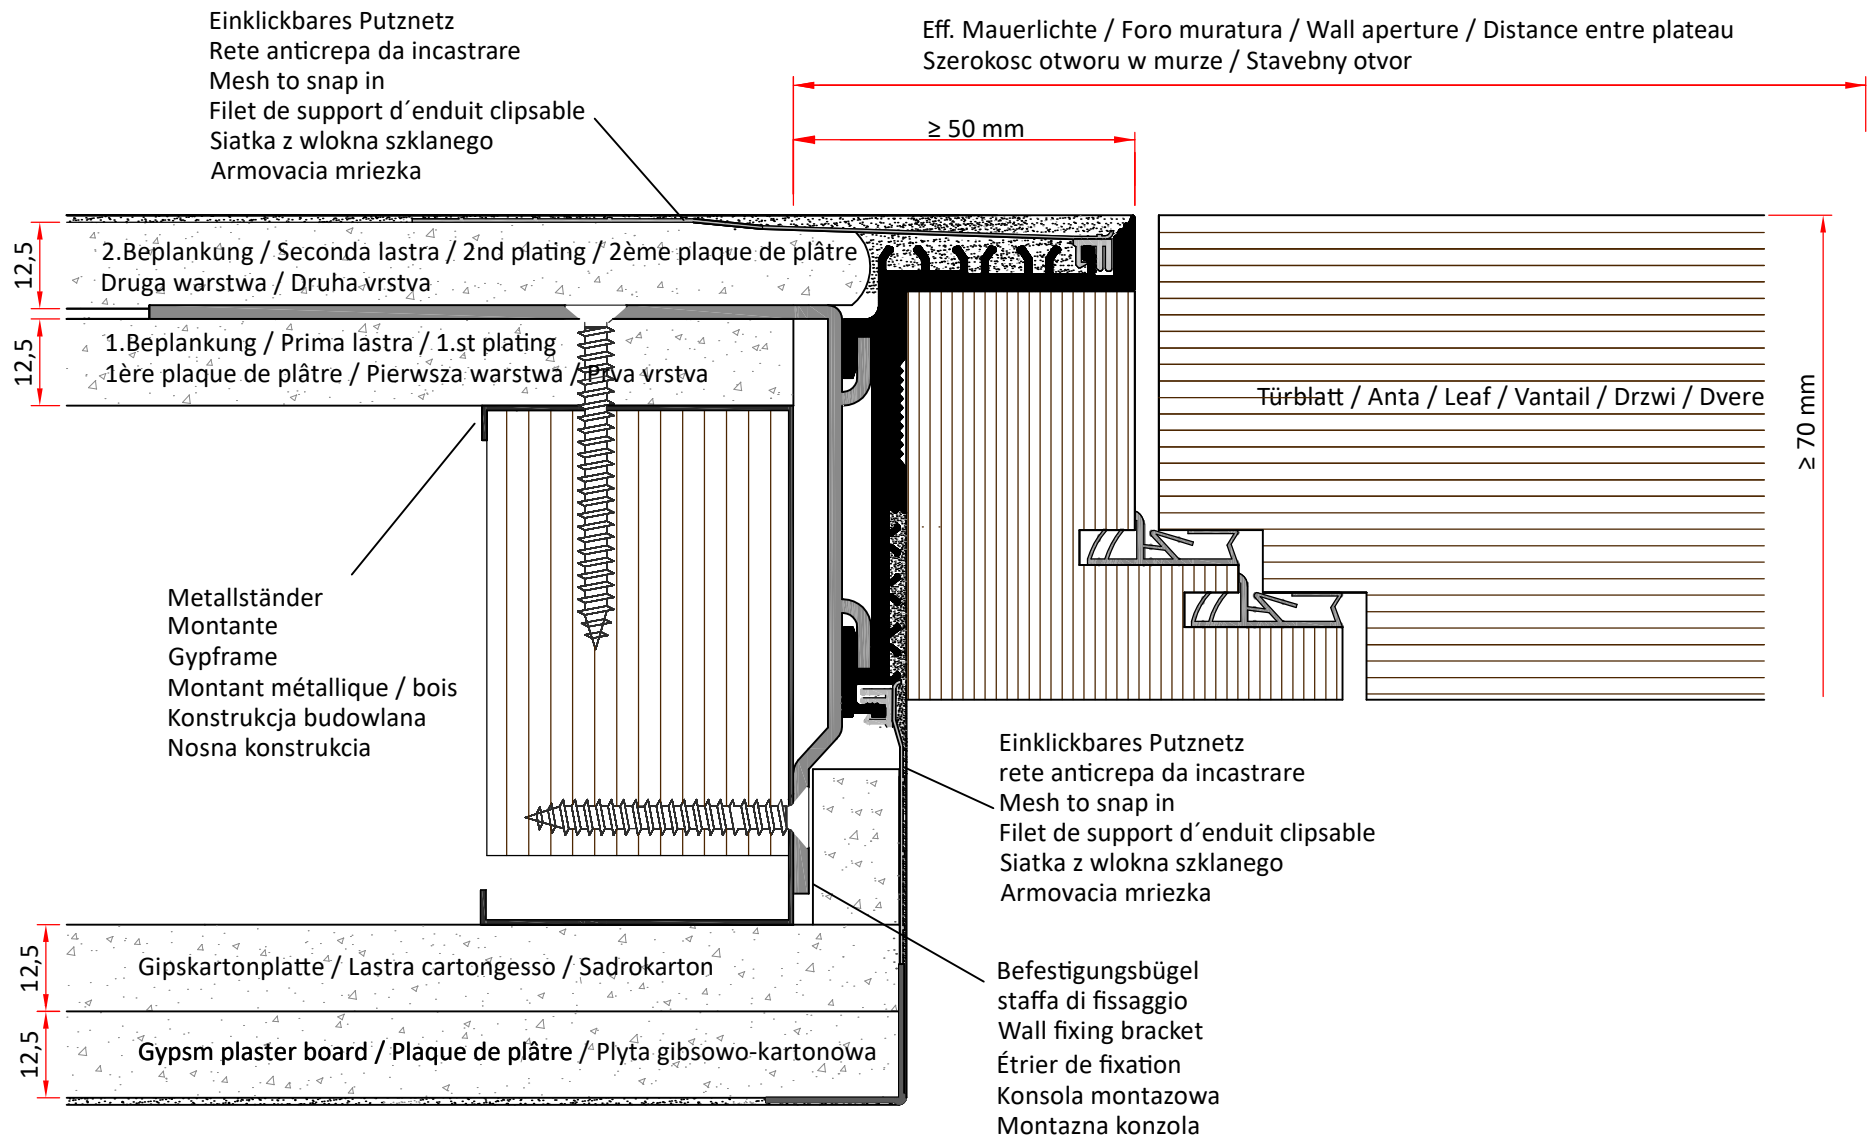

AGS-Systems - METAMOD,s.r.o.		
Drawing	TPS	
Scala 1:1	Date	16 10 2016
	Modified	

This drawing is copyright by AGS-systems and exclusive, protected by law and cannot reproduced without written affirmation

METAMOD,s.r.o. - 08501 Bardejov - Kpt. Nálepku 64
tel. +421 948 182 171 - info@metamod.sk