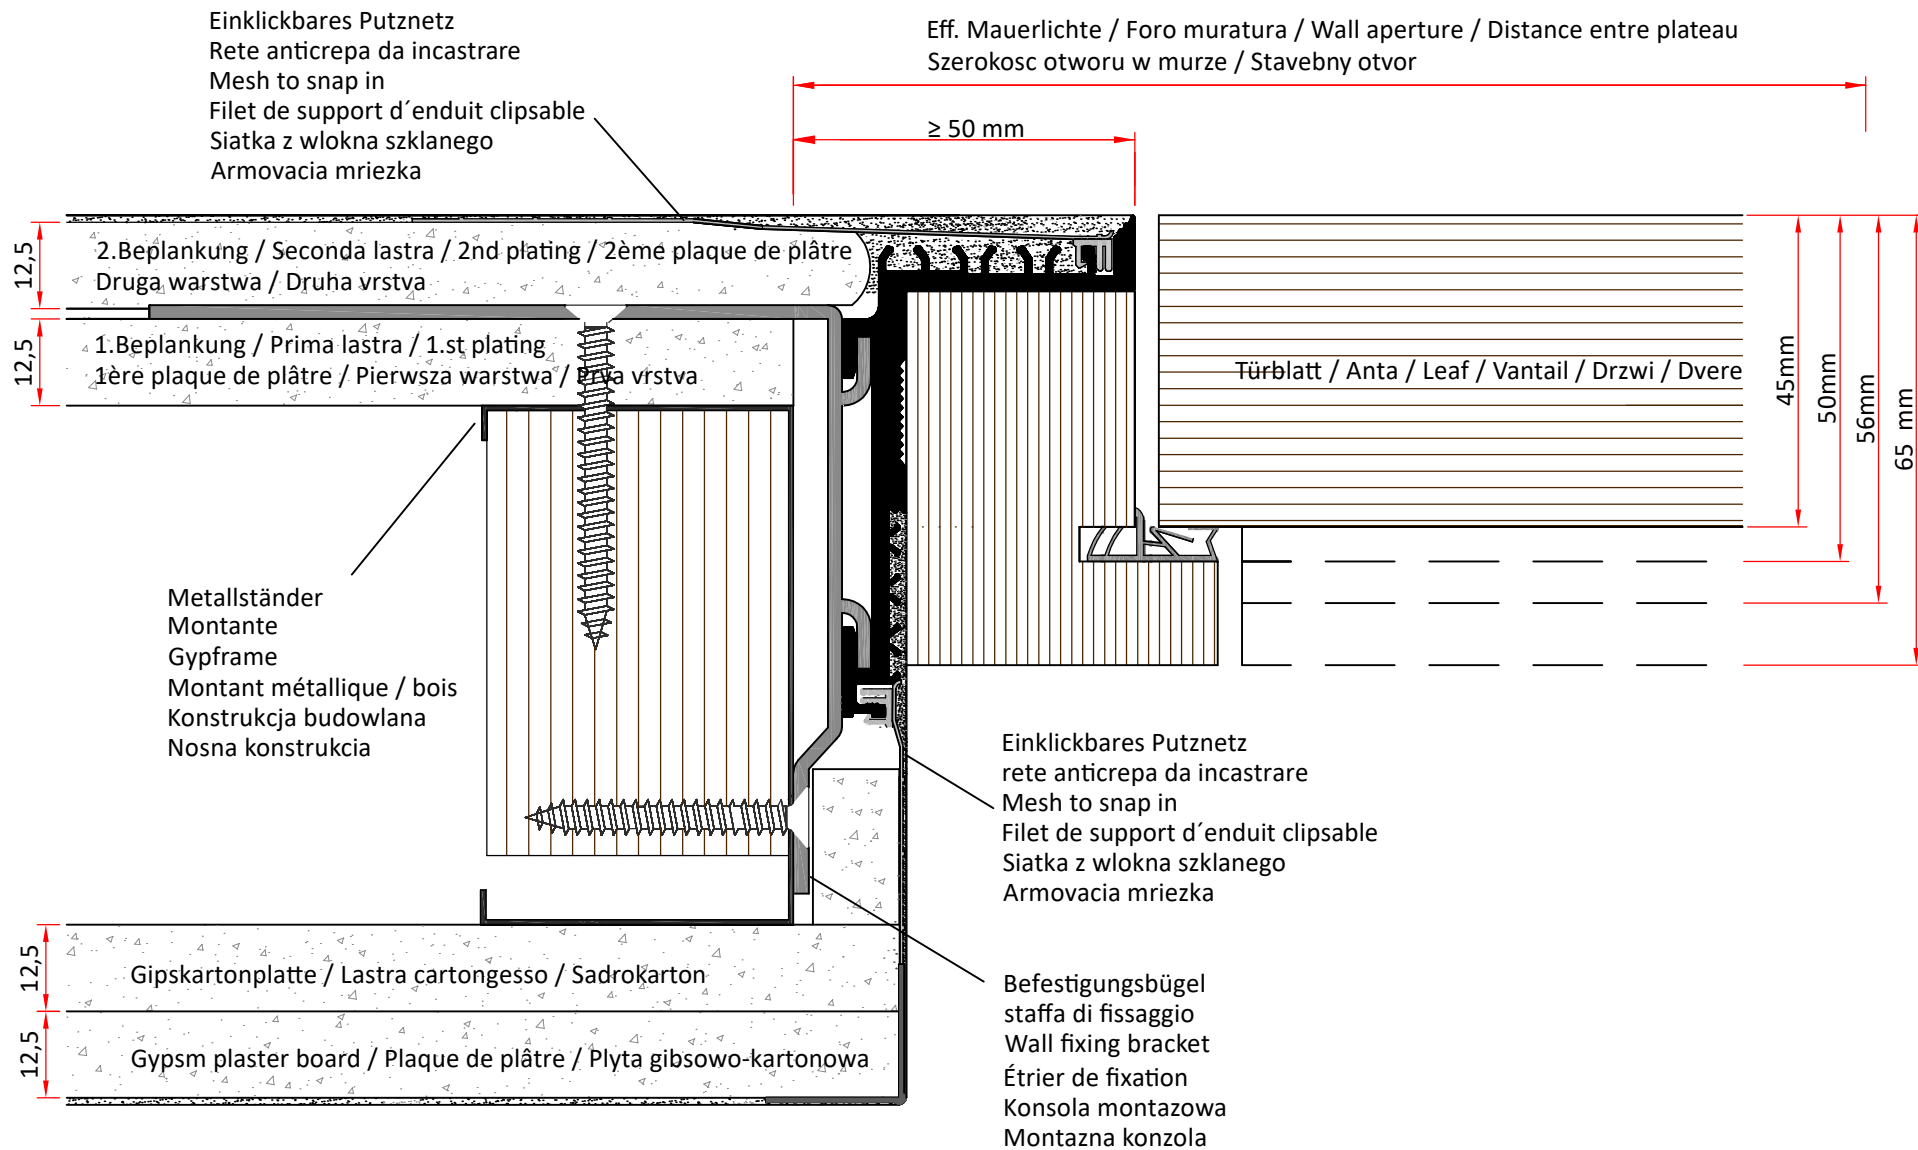

AGS-Systems - METAMOD,s.r.o.		
Drawing	TPS	
Scala 1:1	Date	16 10 2016
	Modified