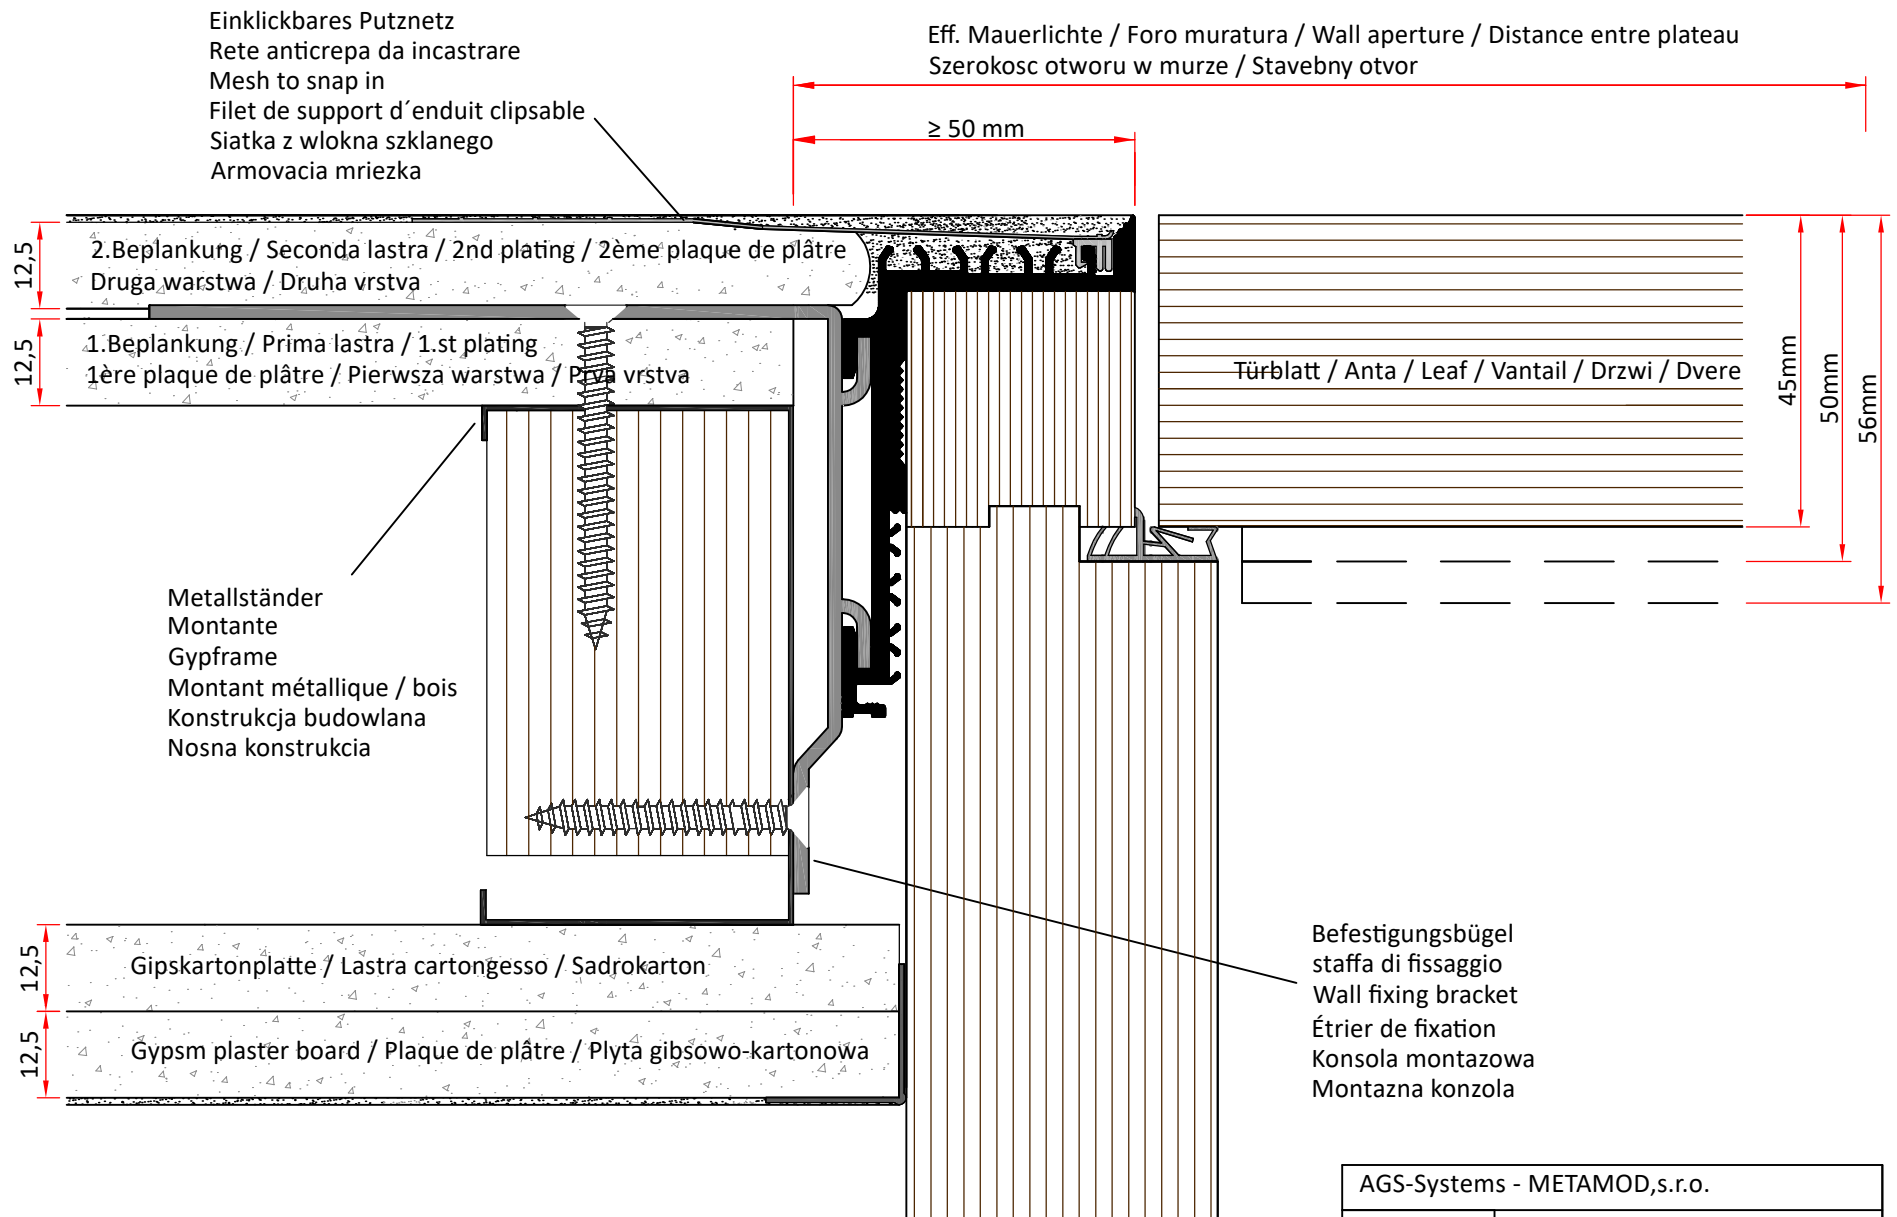

AGS-Systems - METAMOD,s.r.o.		
Drawing	TPS	
Scala 1:1	Date	16 10 2016
	Modified	
This drawing is copyright by AGS-systems and exclusive, protected by law and cannot reproduced without written affirmation		METAMOD,s.r.o. - 08501 Bardejov - Kpt. Nálepku 64 tel. +421 948 182 171 - info@metamod.sk