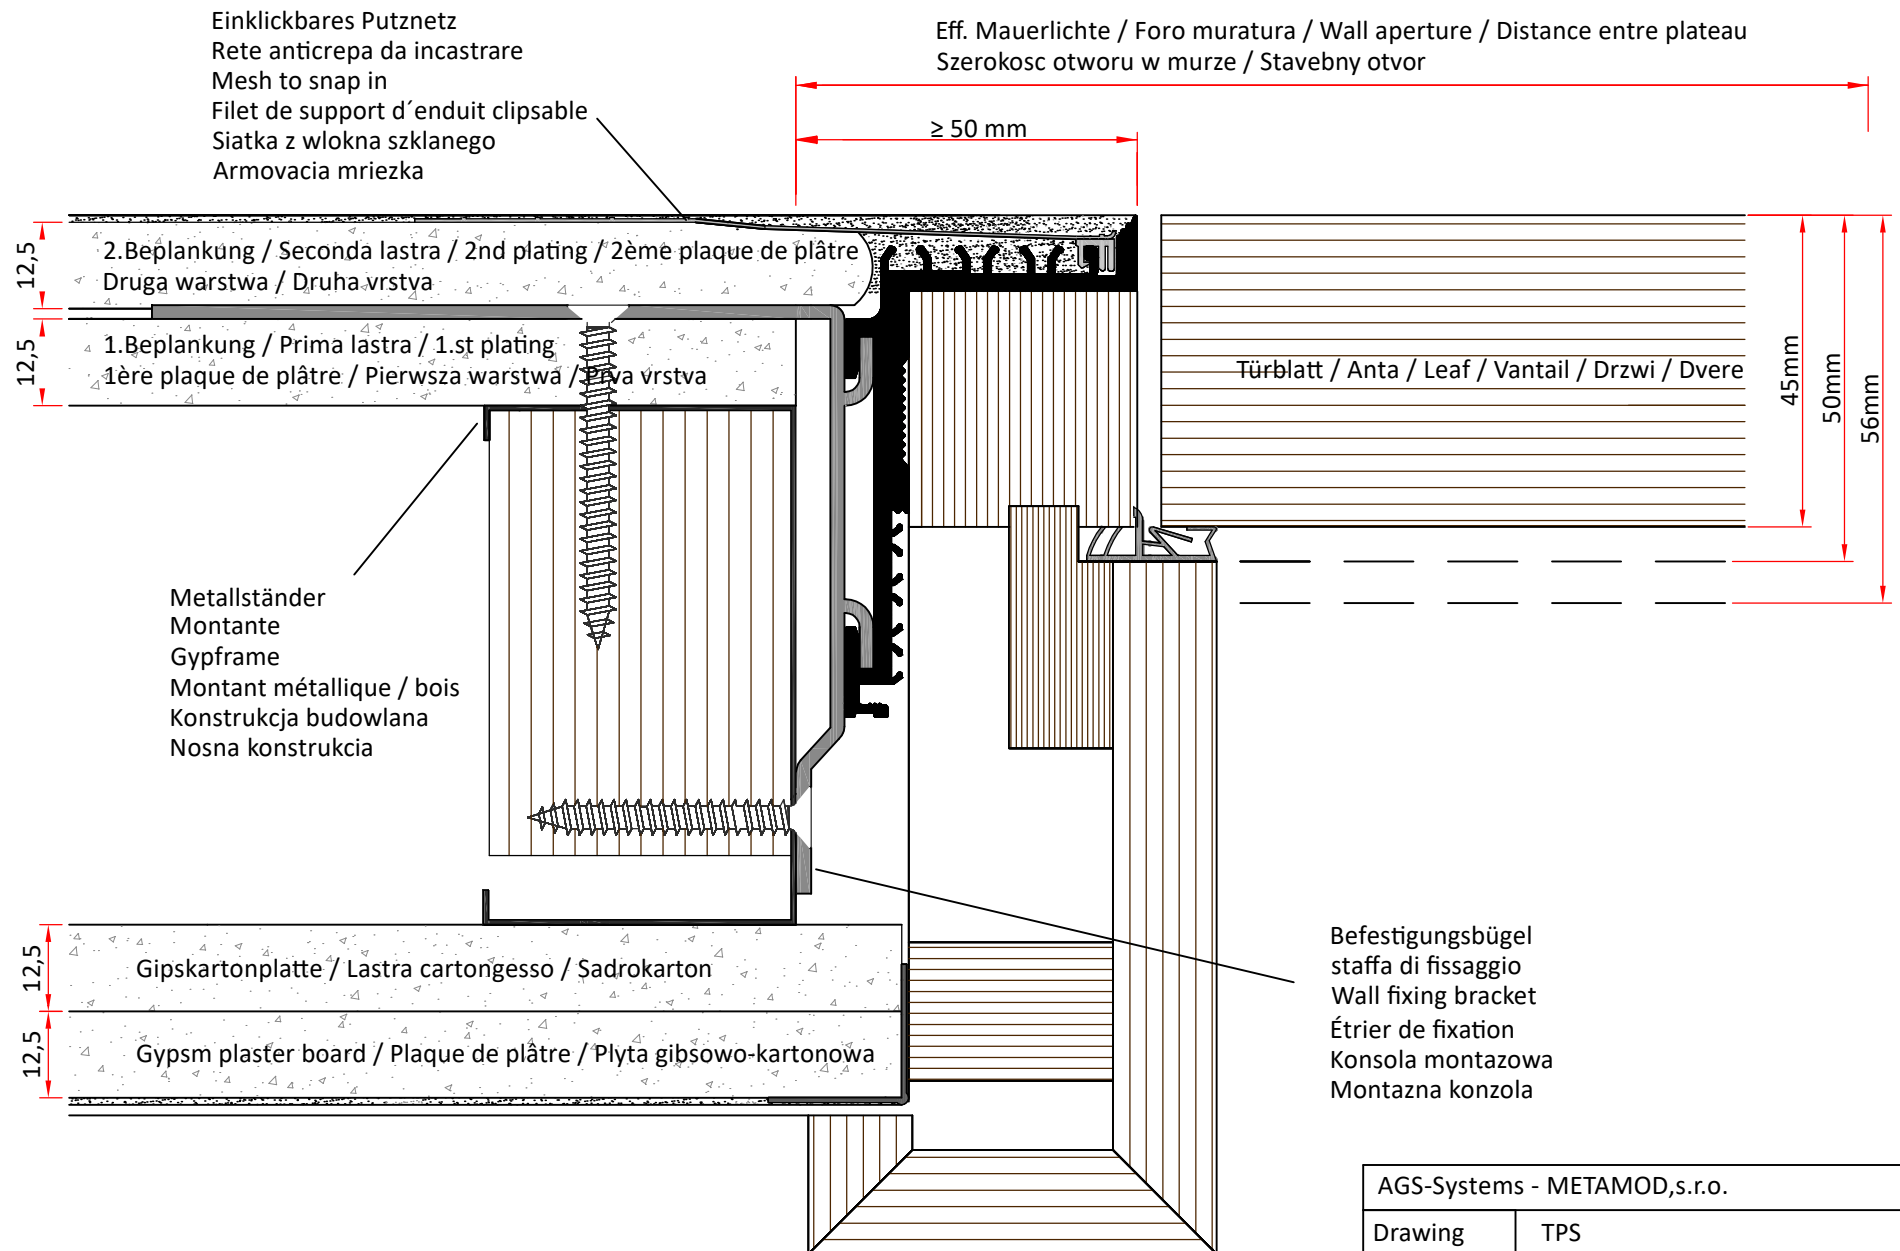

AGS-Systems - METAMOD,s.r.o.		
Drawing	TPS	
Scala 1:1	Date	16 10 2016
	Modified	

This drawing is copyright by AGS-systems and exclusive, protected by law and cannot reproduced without written affirmation

METAMOD,s.r.o. - 08501 Bardejov - Kpt. Nálepku 64
tel. +421 948 182 171 - info@metamod.sk