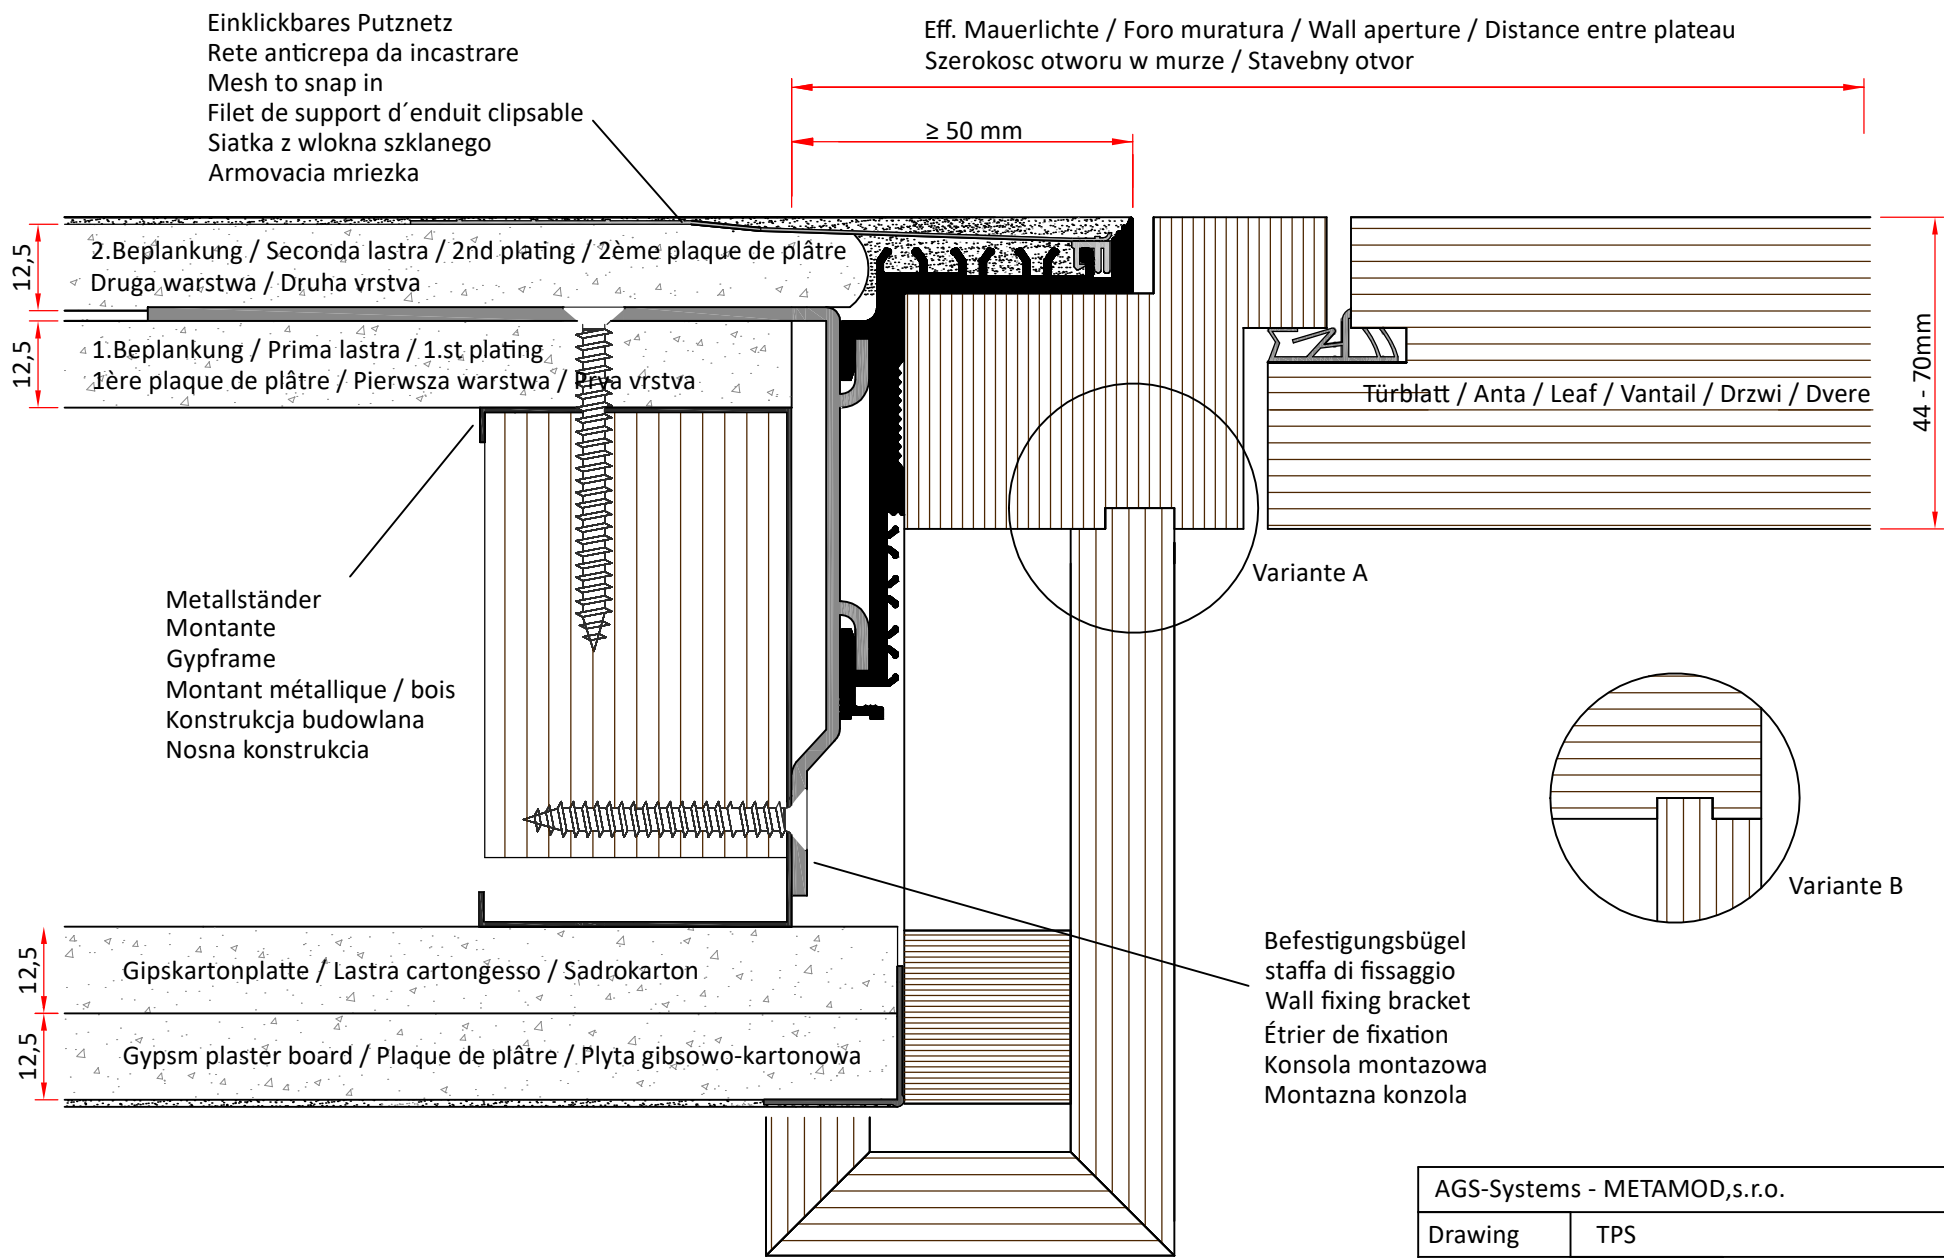

AGS-Systems - METAMOD,s.r.o.		
Drawing	TPS	
Scala 1:1	Date	16 10 2016
	Modified	

This drawing is copyright by AGS-systems and exclusive, protected by law and cannot reproduced without written affirmation

METAMOD,s.r.o. - 08501 Bardejov - Kpt. Nálepku 64
tel. +421 948 182 171 - info@metamod.sk