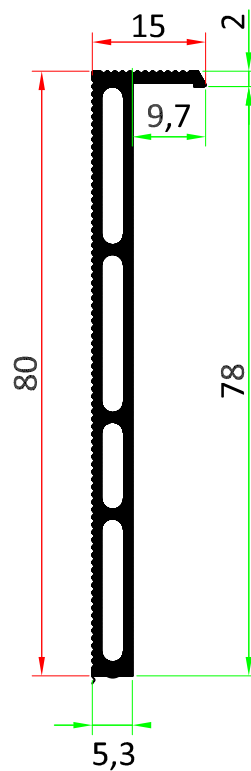

Light 80 Art. 10080

Massivbau/Strutture massicce/Solid construction/Maçonnerie/Tynk/Omietka

			AGS-Systems - METAMOD,s.r.o.	
Drawing	Art. 10080	Scala 1:1	Date	16/12/2010
This drawing is copyright by AGS-systems and exclusive, protected by law and cannot reproduced without written affirmation			METAMOD,s.r.o. - 08501 Bardejov - Kpt. Nálepku 64 tel. +421 948 182 171 - info@metamod.sk	