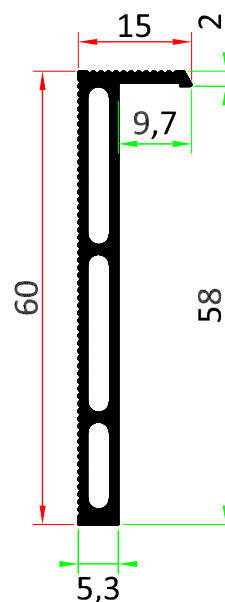

Light 60 Art. 10061

Massivbau/Strutture massicce/Solid construction/Maçonnerie/Tynk/Omietka

			AGS-Systems - METAMOD,s.r.o.	
Drawing	Art. 10061	Scala 1:1	Date	16/12/2010
This drawing is copyright by AGS-systems and exclusive, protected by law and cannot reproduced without written affirmation			METAMOD,s.r.o. - 08501 Bardejov - Kpt. Nálepku 64 tel. +421 948 182 171 - info@metamod.sk	